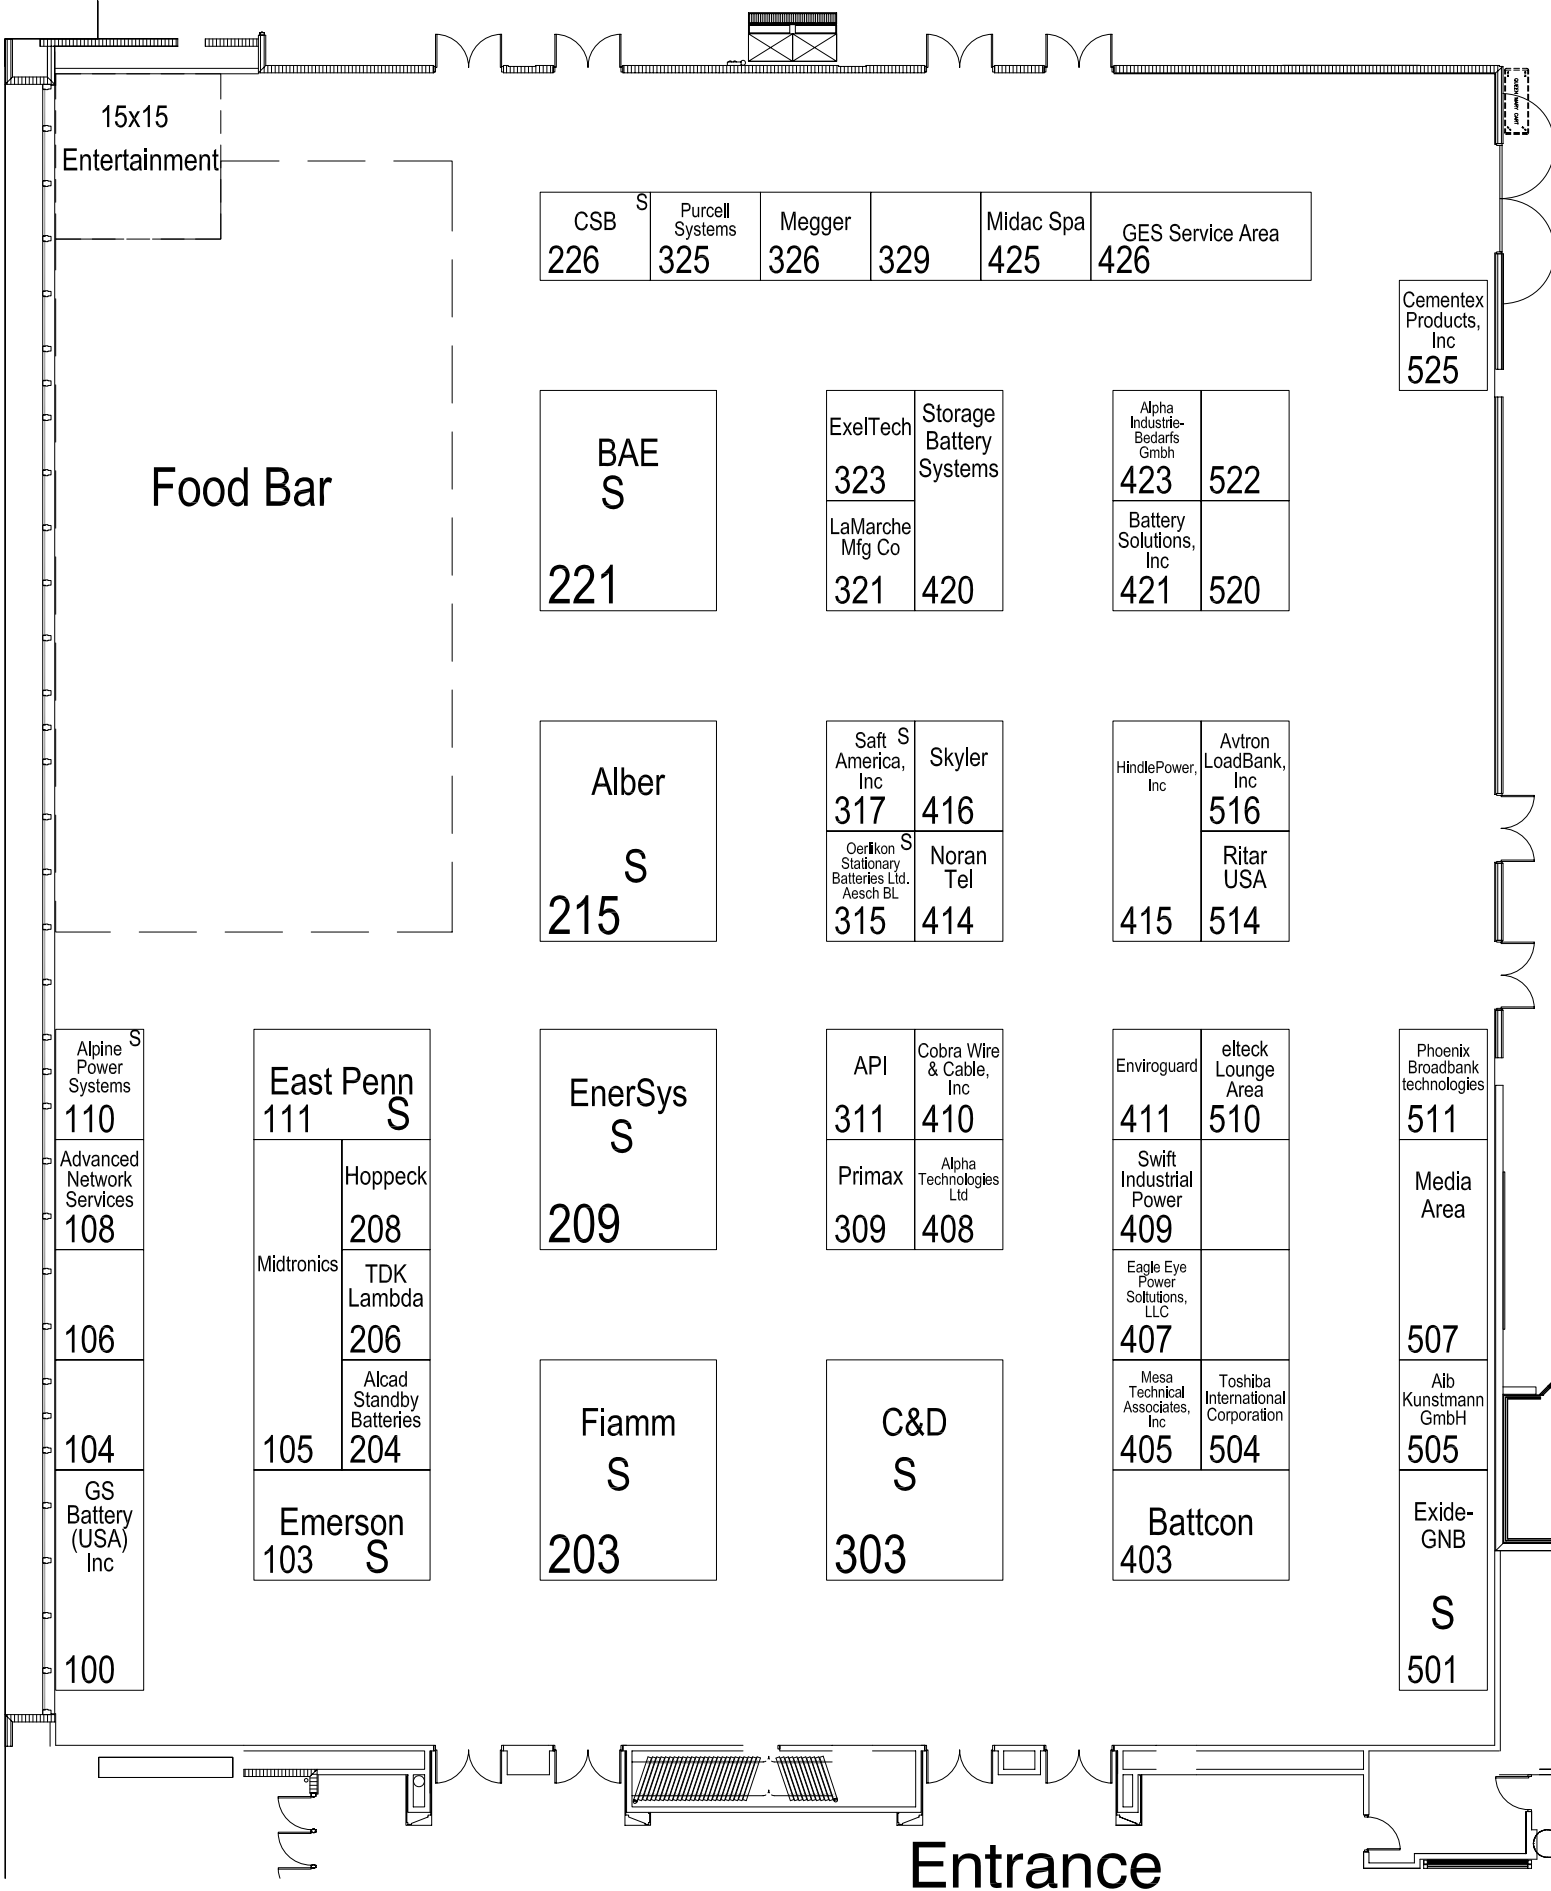

Battcon

May 17 - 18, 2010
Westin Diplomat • Grand Ballroom
3555 South Ocean Drive, FL 33019

15x15
Entertainment

Food Bar

CSB ^S 226	Purcell Systems 325	Megger 326	329	Midac Spa 425	GES Service Area 426
-------------------------	------------------------	---------------	-----	------------------	-------------------------